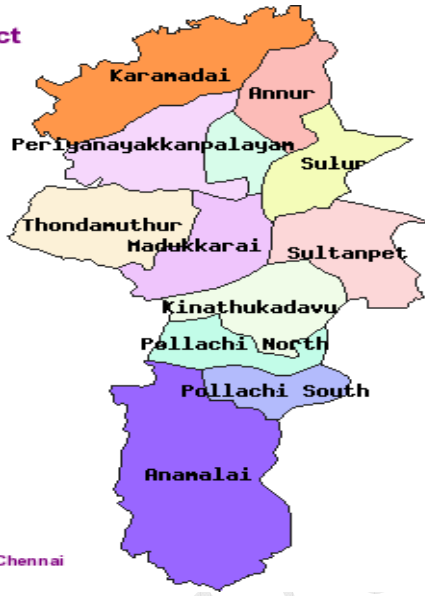

Coimbatore - District Code 11

Coimbatore District Blocks

(Map Not to Scale)
Digital Map Source : TWAD Board, Chennai
Web Design : NIC, TNSC

P.No	Name of Block	Panchayat Name
1.	Annur 13	A.Sengappalli
2.		Kuppanur
3.		Naranapuram
4.		Odderpalayam
5.		Pachapalayam
6.	Karamadai 1	Bellepalayam
7.		Chinnakallipatti
8.		Illuppanatham
9.		Jadayampalayam
10.		Mooduthurai
11.	Sarcarsamakulam 4	Athipalayam
12.		Kallipalayam
13.		Keeranatham
14.		Kodayampalayam
15.		Vellanaipatti
16.	Sultanpet 18	Appanaickenpatti
17.		Kumarapalayam
18.		Pappampatti
19.		Selakkarichal
20.		Vadambacheri
21.	Sulur 17	Giddampalayam
22.		Kaduvettipalayam
23.		Kangeyampalayam
24.		Kaniyur
25.		Rasipalayam